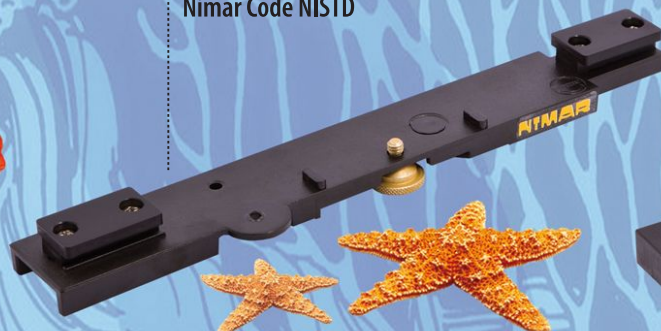

Nikon Coolpix accessories

for models S220 / S225 and L19 / L20

Macro optical glass-lens port, to be fitted and removed underwater
Nimar Code NIMA

Port for wide-angle lenses, in tempered optic crystal to be fitted and removed underwater
Nimar Code NIGR

Tropical screw-in filters to be fitted and removed underwater
Nimar Code PL0115

Mediterranean screw-in filters to be fitted and removed underwater

Nimar Code PL0117P

Nimar Code PL0115P

NIS220 + NIMA

NIS220 + NIGR

NIS220 + NIGR + PL0115

NIL19-20 + PL0115P

Rx-Lx flash bulb arms
Nimar Code PL0201S

Tripods for the casings, complete with 2 toggle clamps
Nimar Code NISTD

Tripods for the casings, complete with 1 toggle clamp
Nimar Code NISTS